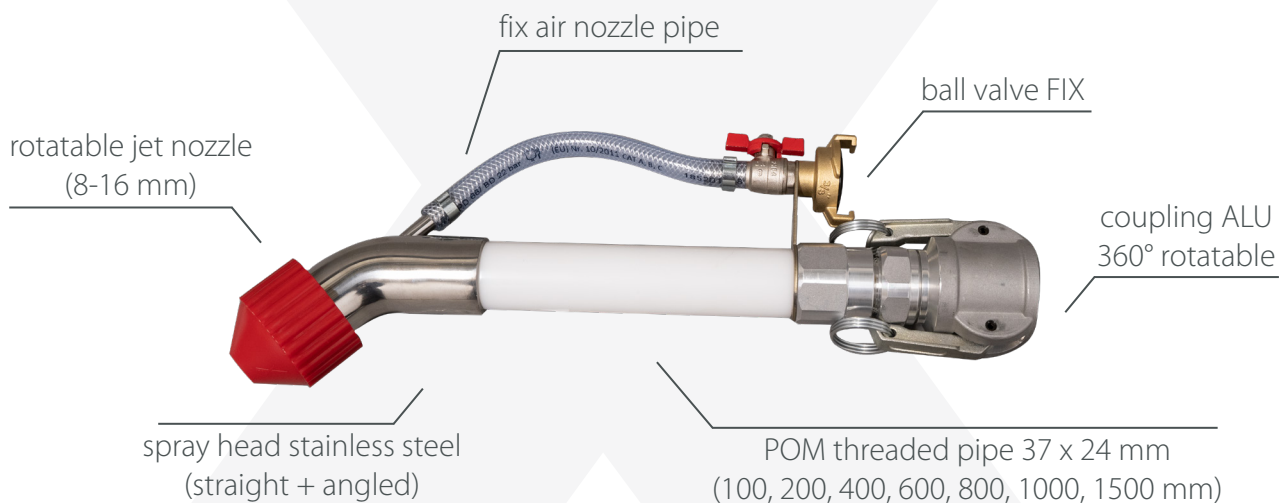

perfect, precise spraying adjustment

7 different couplings possible

fixed air valve

**3 years guarantee  
on the stainless steel  
spray head**

- With ALU MT25 360° coupling, spraying nozzle TWIST 12 mm and air nozzle pipe.
- The fixed ball valve reacts promptly and accurately.
- For all plastering machines up to a graining of 4mm.
- The spray head made of steel fits perfectly in your hand, no matter in which position.
- Stepless transition to the threaded pipe (POM).
- Due to the rotatable aluminium coupling, the hose remains quietly on the floor.

Model shown = S 200 mm angled 45°, with ALU 360° rotatable, jet nozzle TWIST 12 mm  
weight: 1410 g, Item: 4057-2032